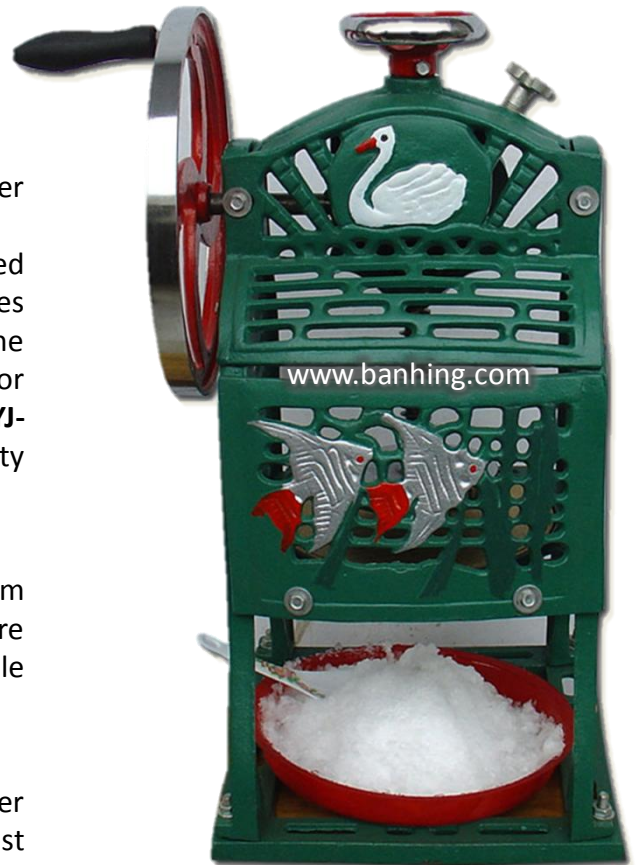

Manual Ice Shaver

Function :~

Quality Snow ~ The **IYJ-96** Electric Ice Shaver produce the highest quality snow possible. The texture of the snow can be easily adjusted with a single knob. The snow the **IYJ-96** machines produce is so fine that it literally absorbs the flavor so the customer can experience flavor consistency from the first bite to the last. The **IYJ-96** machines meet the highest health and safety requirements.

Durability ~ The **IYJ-96** machines are made from the highest quality parts available and are designed to provide many years of dependable service.

Easy to Maintain ~ The **IYJ-96** Electric Ice Shaver require very little maintenance. Most maintenance can be performed by the operator and does not require any special training or skills. Our company stocks a complete line of replacement parts should you ever need replacement parts for your machines.