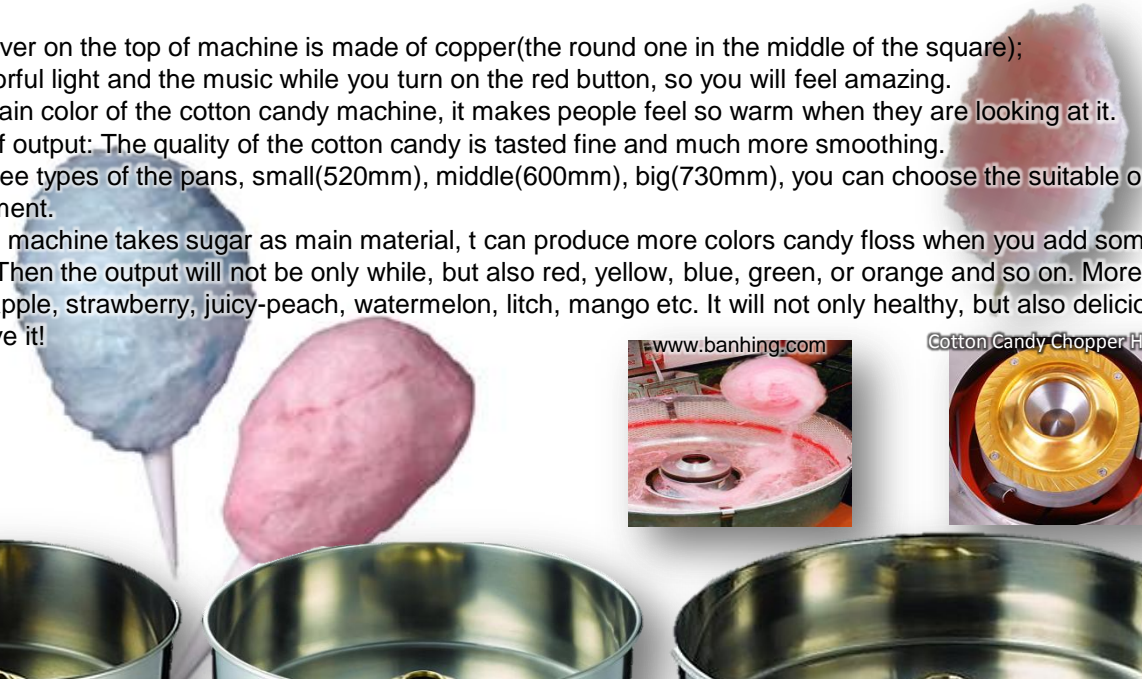

Cotton Candy Machine

Elegant cotton candy machine is our new product, the most special advantages are as follow:

- The plate cover on the top of machine is made of copper(the round one in the middle of the square);
- With the colorful light and the music while you turn on the red button, so you will feel amazing.
- Pink is the main color of the cotton candy machine, it makes people feel so warm when they are looking at it.
- The quality of output: The quality of the cotton candy is tasted fine and much more smoothing.
- There are three types of the pans, small(520mm), middle(600mm), big(730mm), you can choose the suitable one as your requirement.

This candy floss machine takes sugar as main material, t can produce more colors candy floss when you add some special flavors. Then the output will not be only while, but also red, yellow, blue, green, or orange and so on. More tastes such as apple, strawberry, juicy-peach, watermelon, litch, mango etc. It will not only healthy, but also delicious. Many people love it!

Specification :~

MODEL	MJ500	MJ600	MJ730
VOLTAGE	220V,50HZ		
POWER	80W		
HEATER	950W		
WEIGHT	14.5KG	15KG	15.5KG
OUT PUT	4-6PCS /MIN		
DIMENSION	52 x 52 x 43.5 cm	63 x 63 x 43.5 cm	74 x 74 x 43.5 cm

* Designs and specifications are subject to change for improvement without prior notice.