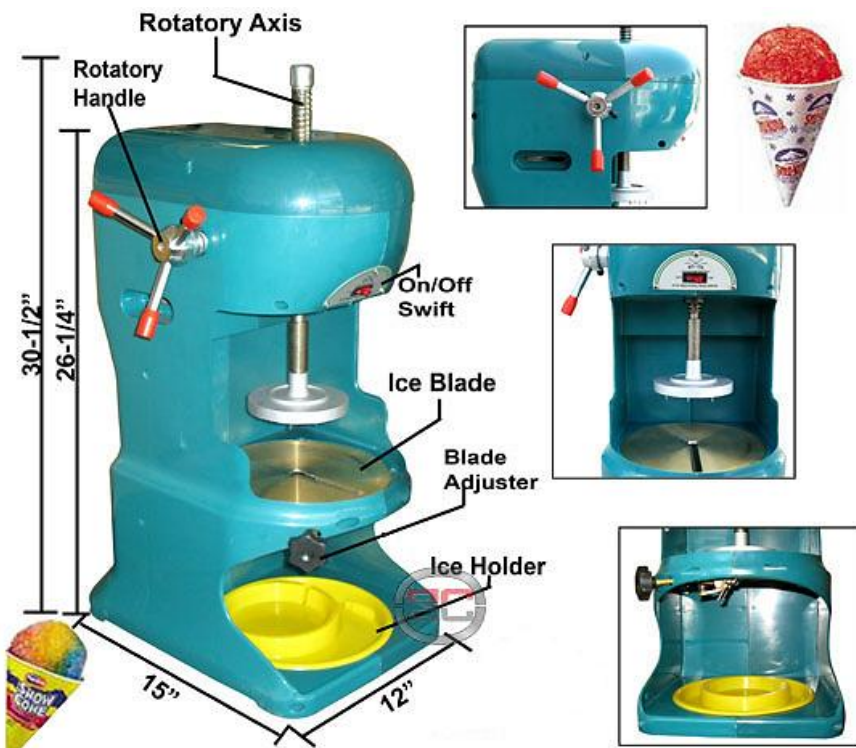

# Electric Ice Shaver

**Quality Snow** ~ The Taiwan **APD** Electric Ice Shaver produce the highest quality snow possible. The texture of the snow can be easily adjusted with a single knob. The snow of the **APD** machines produce is so fine that it literally absorbs the flavor so the customer can experience flavor consistency from the first bite to the last. The **APD** machines meet the highest health and safety requirements.

**Durability** ~ The Taiwan Elec. Ice Shaver are made from the highest quality parts available and are designed To provide many years of dependable service.

**Easy to Maintain** ~ The **APD** Taiwan Electric Ice Shaver require very little maintenance. Most maintenance can be performed by the operator and does not require any special training or skills. Our company stocks a complete line of replacement parts should you ever need replacement parts for your machines.

### Specification: ~

Model	APD-P	APD-G	APD-S
Motor		1/4hp	
Measurement (cm)		43(L) x 38(W) x 70(H)	
Net Weight		38kg	
Colour	Pink	Green	Spot

BAN HING ENTERPRISE SDN BHD

\* Designs and specifications are subject to change for improvement without prior notice.